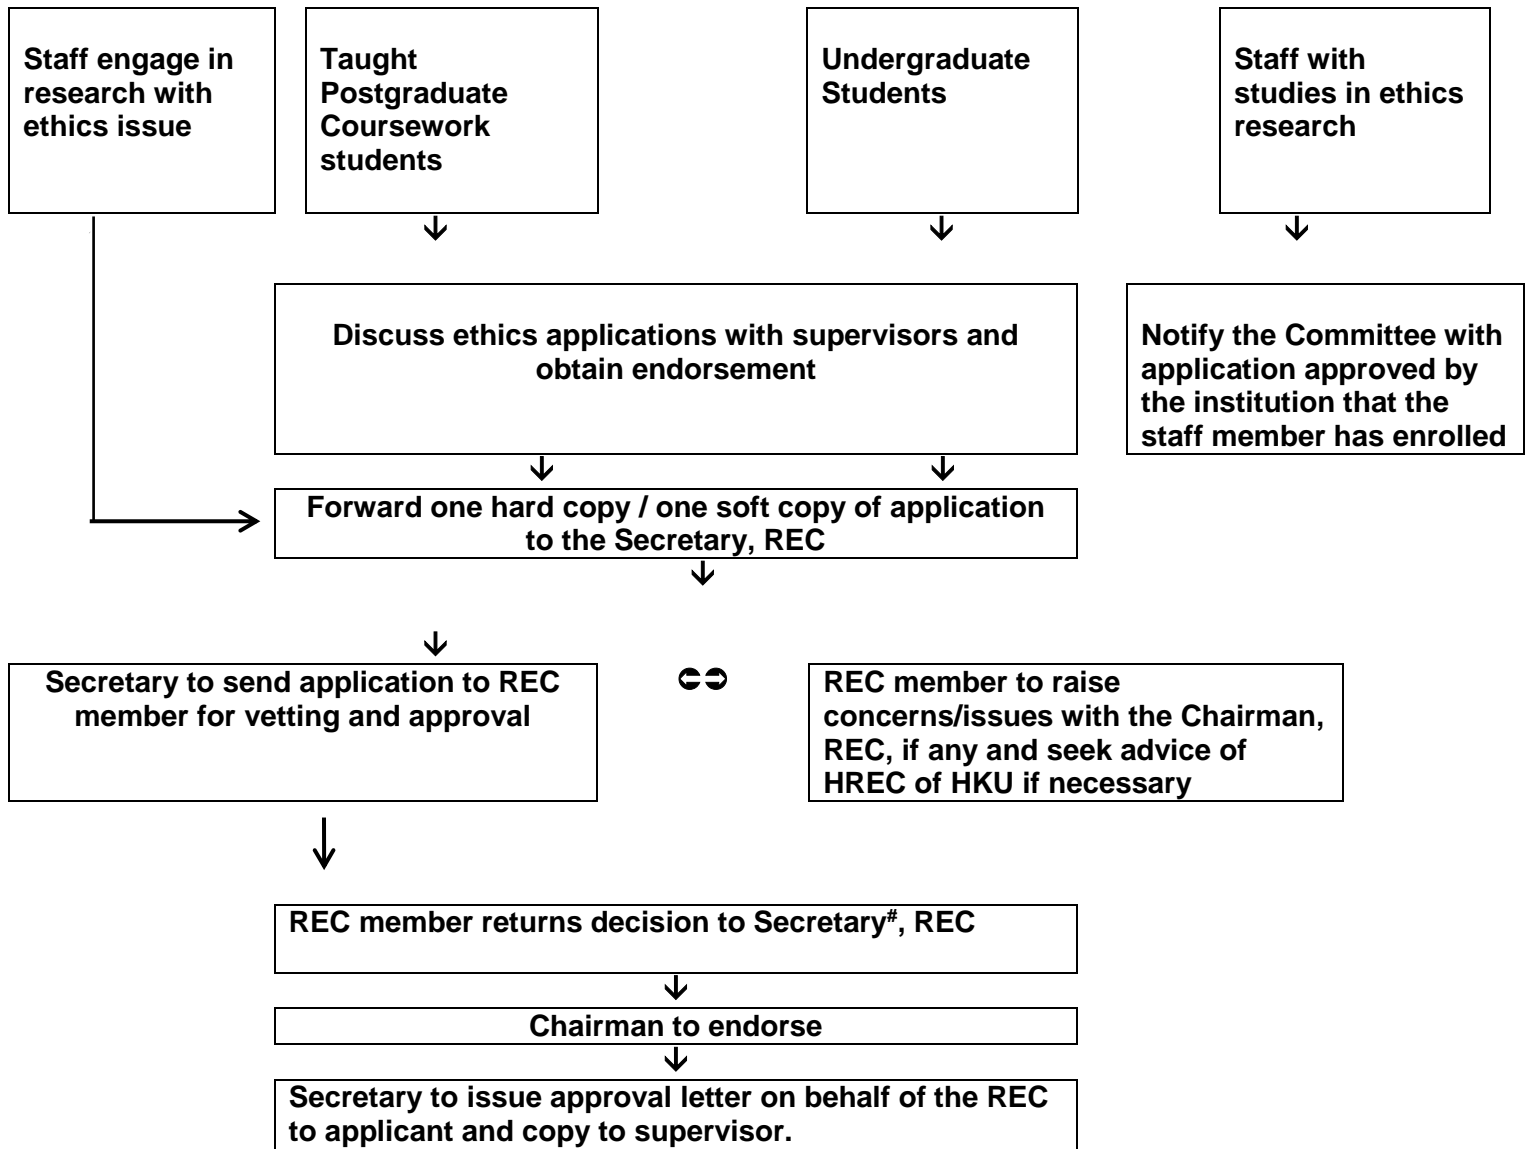

The University of Hong Kong  
School of Professional and Continuing Education

Research Ethics Committee  
(REC)

A Flowchart showing the Procedures for Application for Ethical Approval

(HREC - Human Research Ethics Committee <http://www.hku.hk/rss>)

#Secretary, Research Ethics Committee (REC),  
c/o Room 313, 3/F, Admiralty Learning Centre, HKU SPACE.